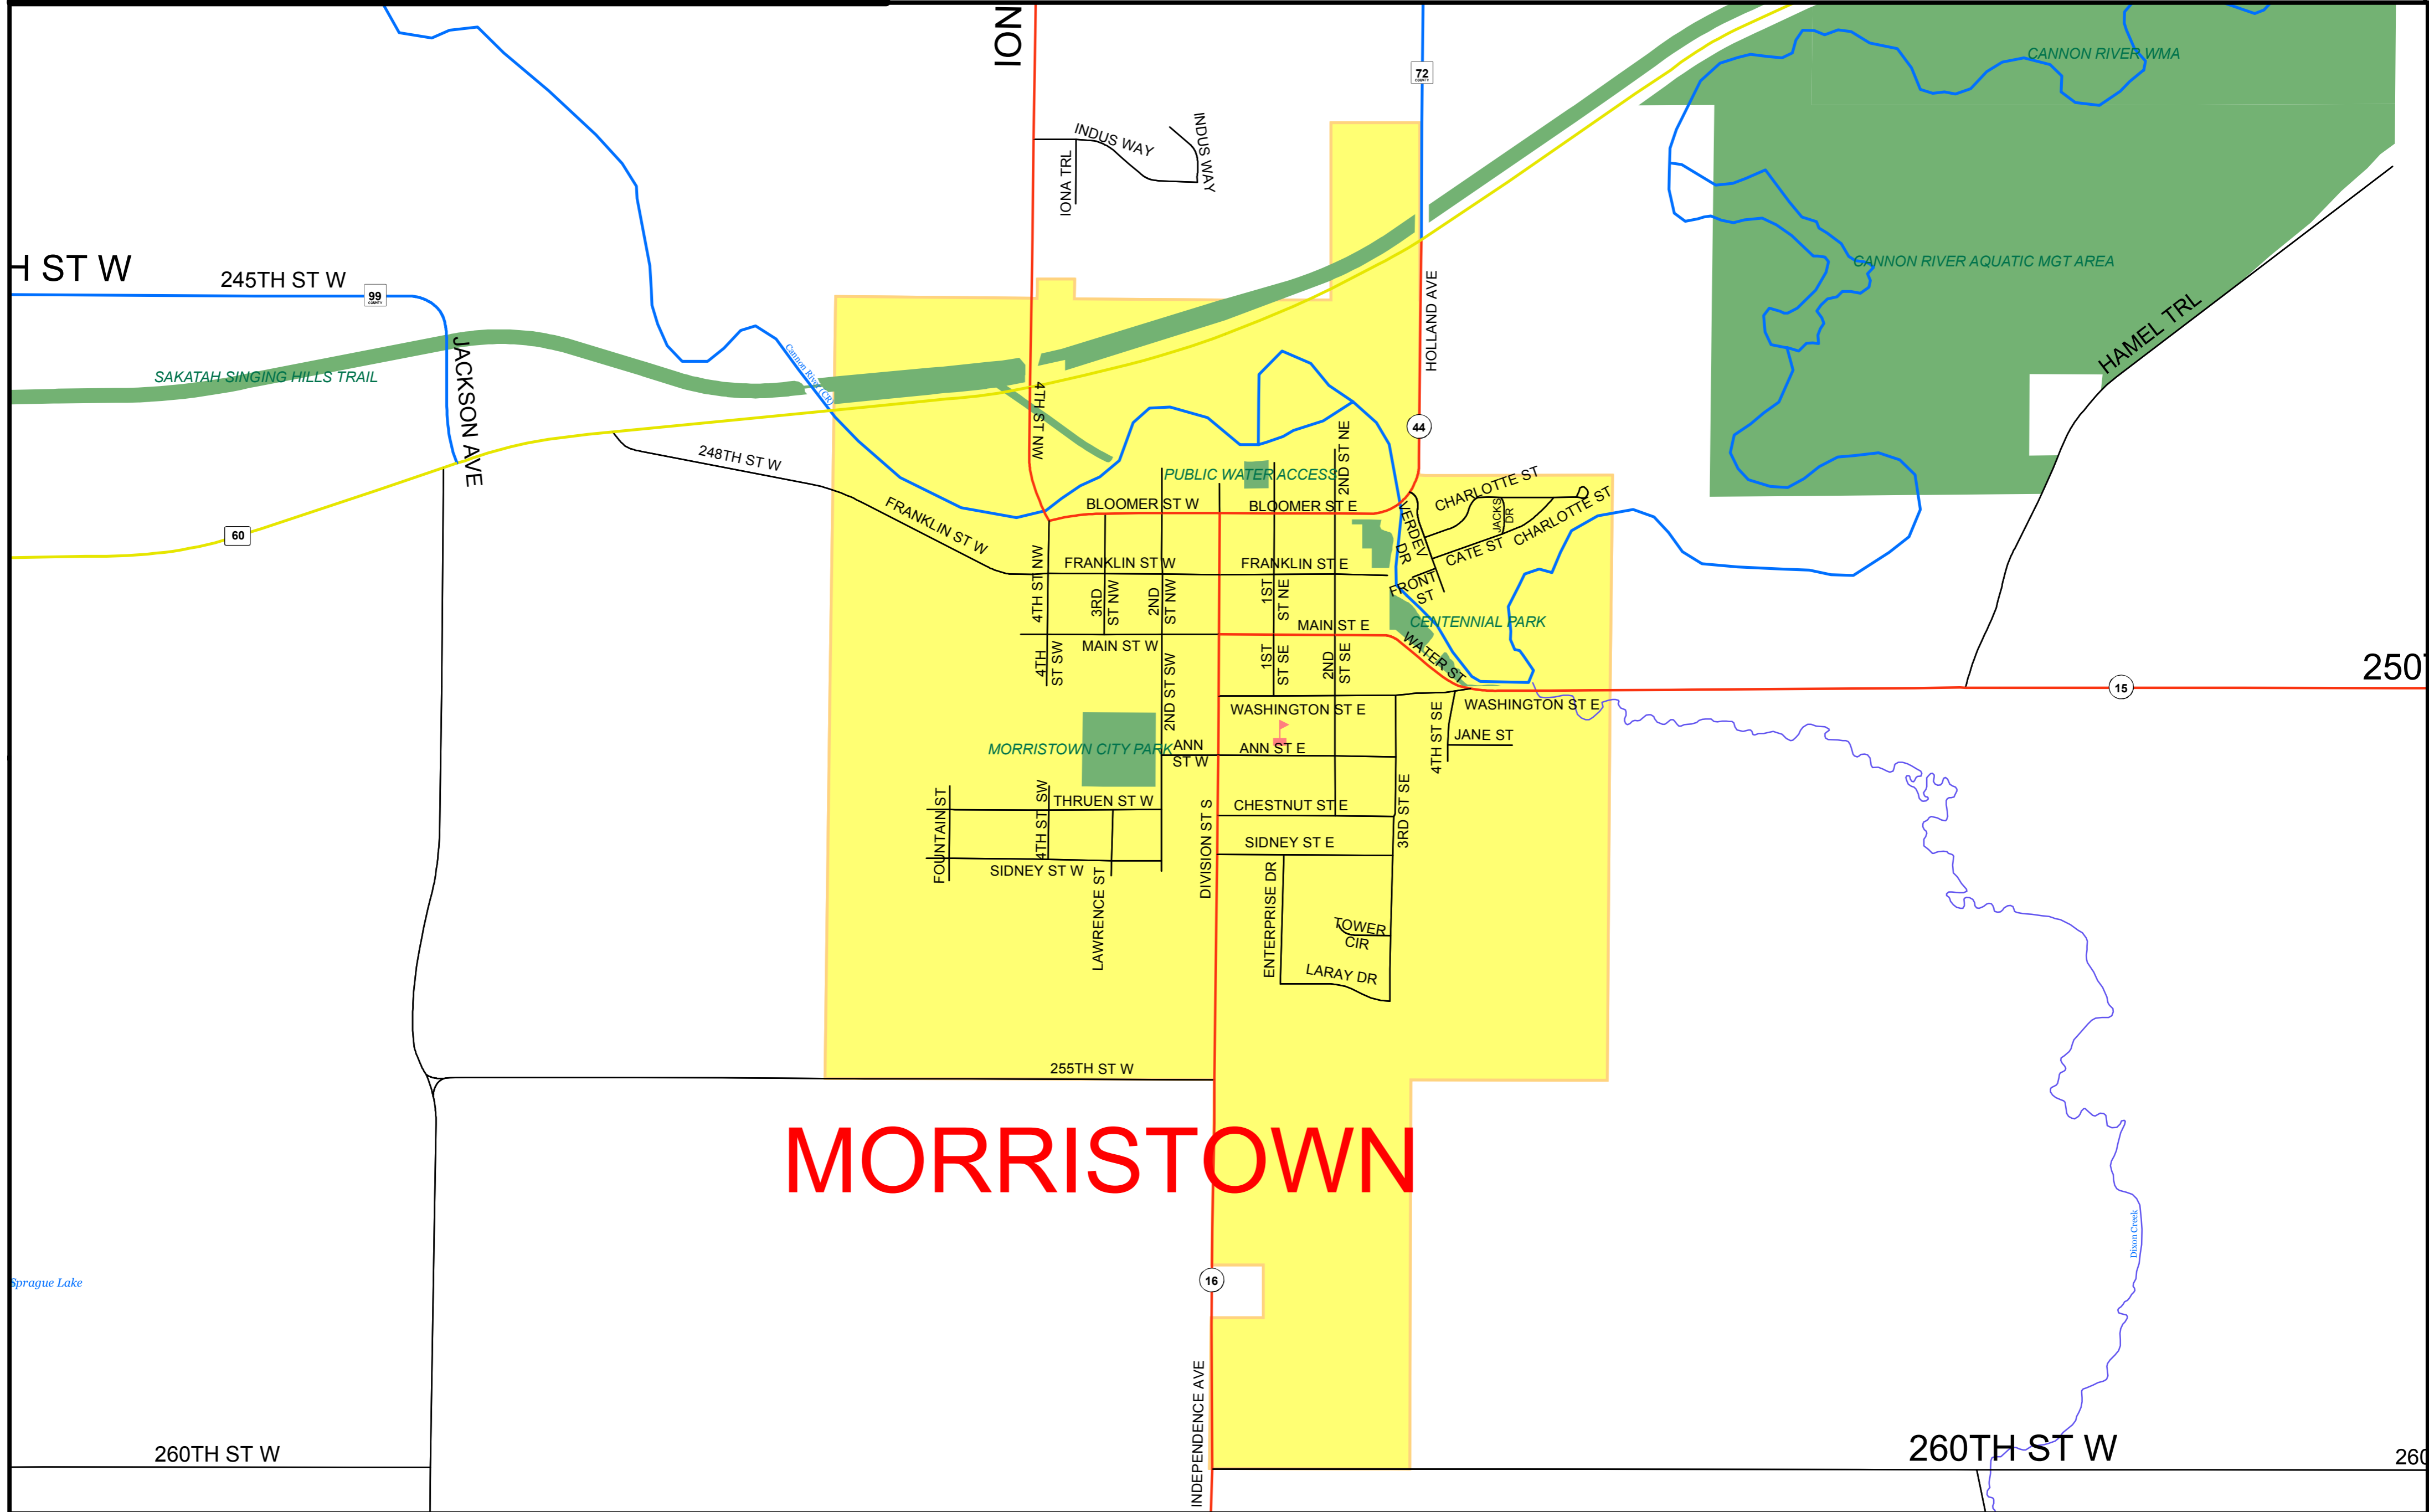

Rice County, MN

- River
- Stream
- Lakes
- Park, State Trail, WMA, SNA, AMA
- Township
- Section
- Railroad
- City Limits
- COUNTY ROAD
- COUNTY STATE AID HIGHWAY
- INTERSTATE/US HIGHWAY
- STATE HIGHWAY
- OTHER ROAD

Date Updated: February 15, 2008

GIS by Rice County

Map features are representations of original data sources and do not replace or modify land surveys, deeds, or other legal instruments defining land ownership or use.

MORRISTOWN

Sprague Lake

Dixon Creek

260TH ST W

260TH ST W

260