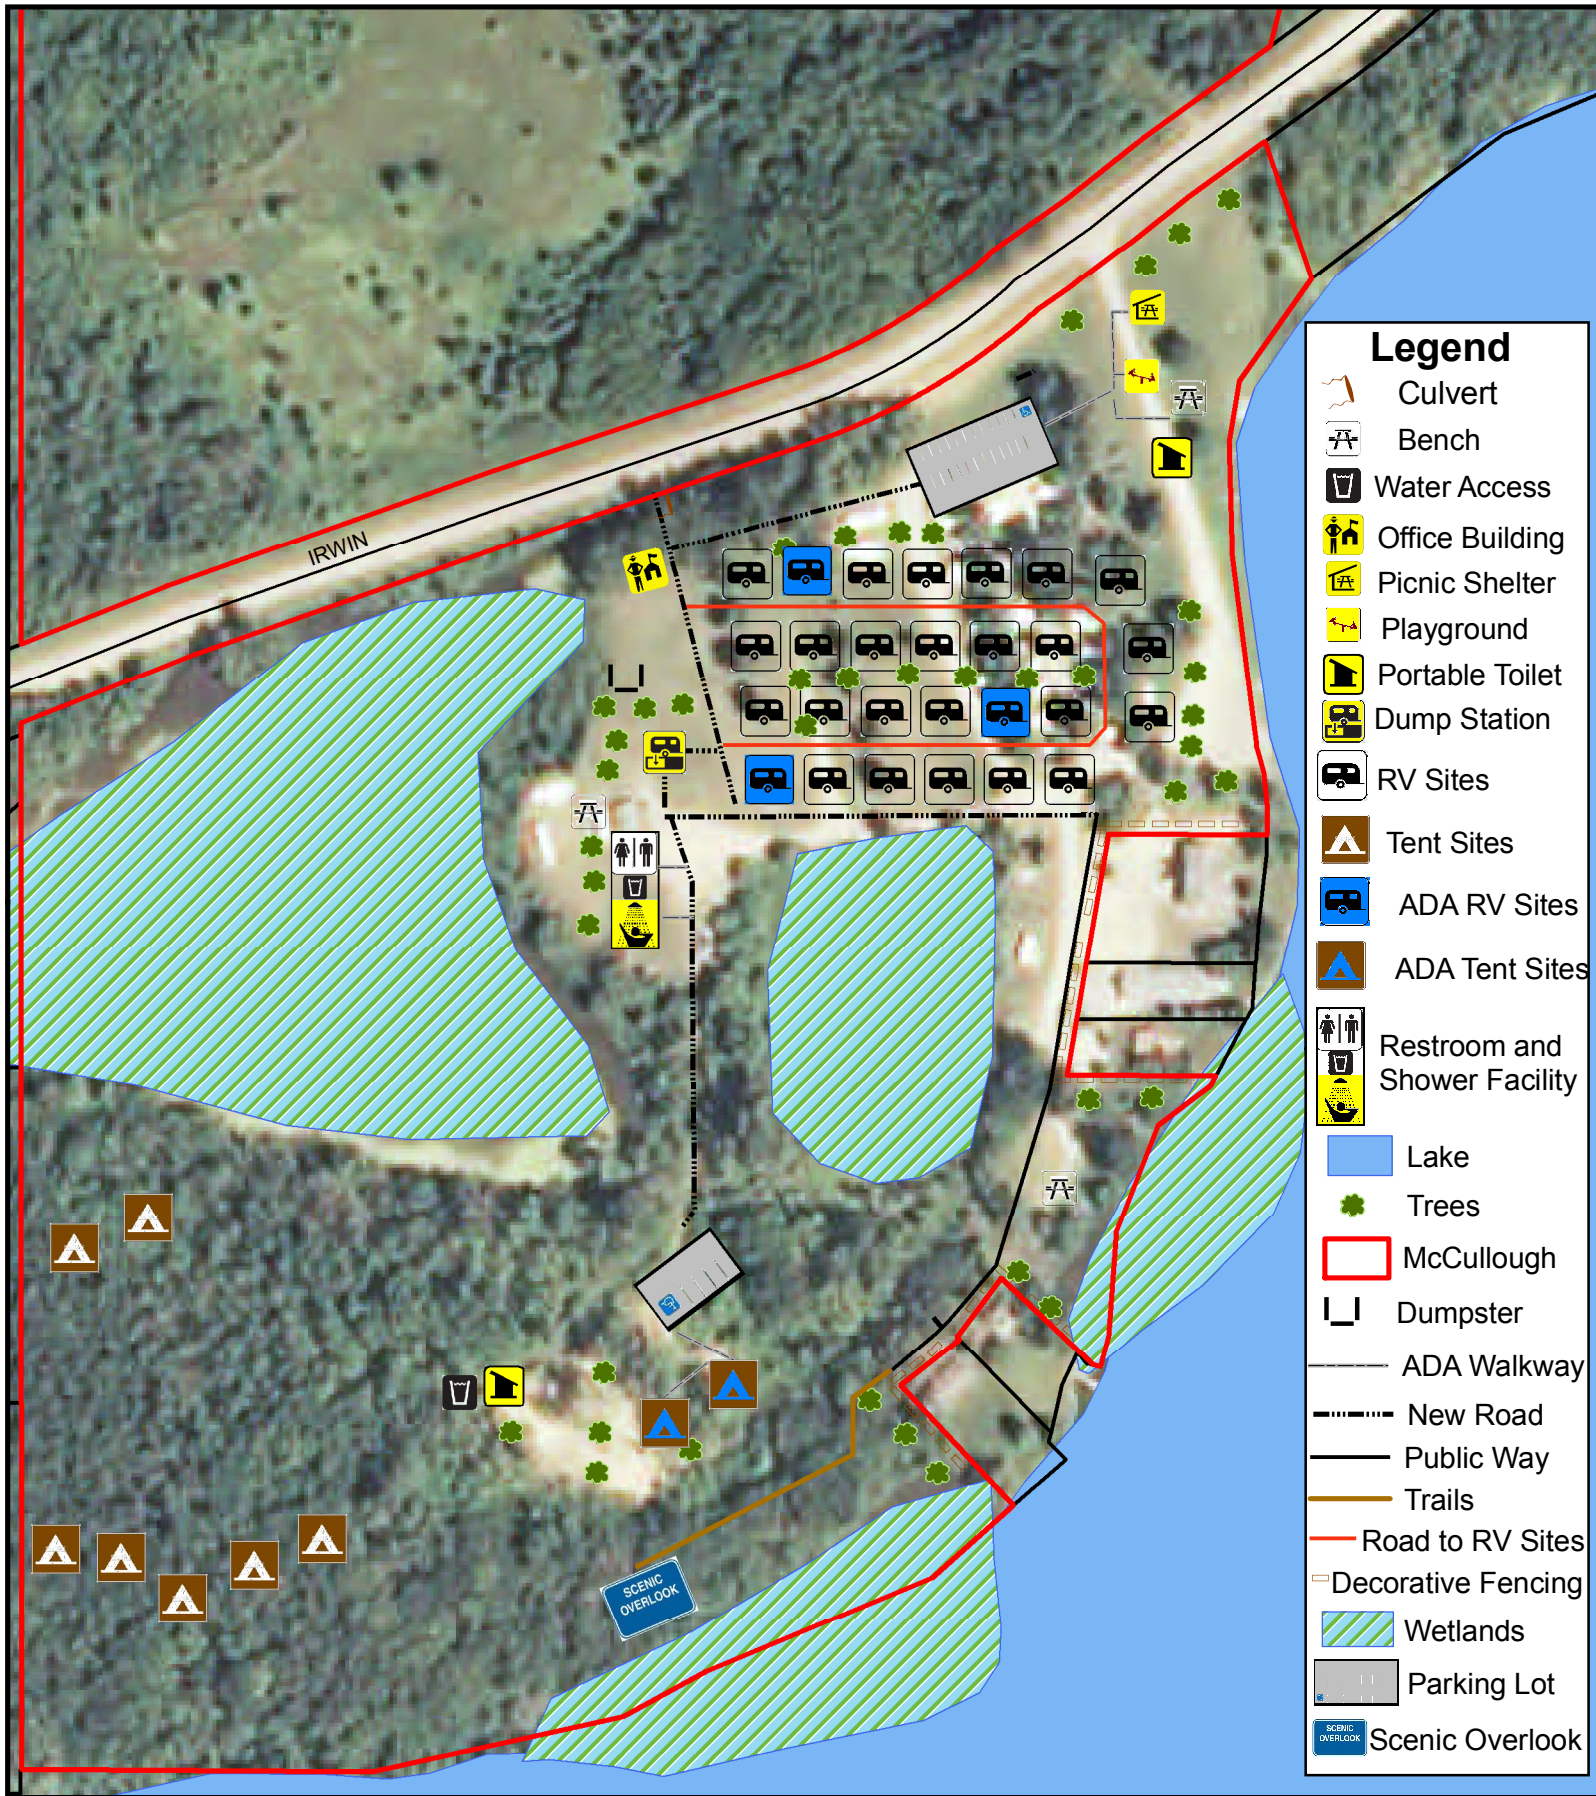

# McCullough Park Restoration Project: Lower

GIS by Rice County  
 Map features are representations of original data sources and do not replace or modify land surveys, deeds, or other legal instruments defining land ownership or use.

Date Created: February 15th, 2011

170 85 0 170 Feet

## Legend

- Culvert
- Bench
- Water Access
- Office Building
- Picnic Shelter
- Playground
- Portable Toilet
- Dump Station
- RV Sites
- Tent Sites
- ADA RV Sites
- ADA Tent Sites
- Restroom and Shower Facility
- Lake
- Trees
- McCullough
- Dumpster
- ADA Walkway
- New Road
- Public Way
- Trails
- Road to RV Sites
- Decorative Fencing
- Wetlands
- Parking Lot
- Scenic Overlook