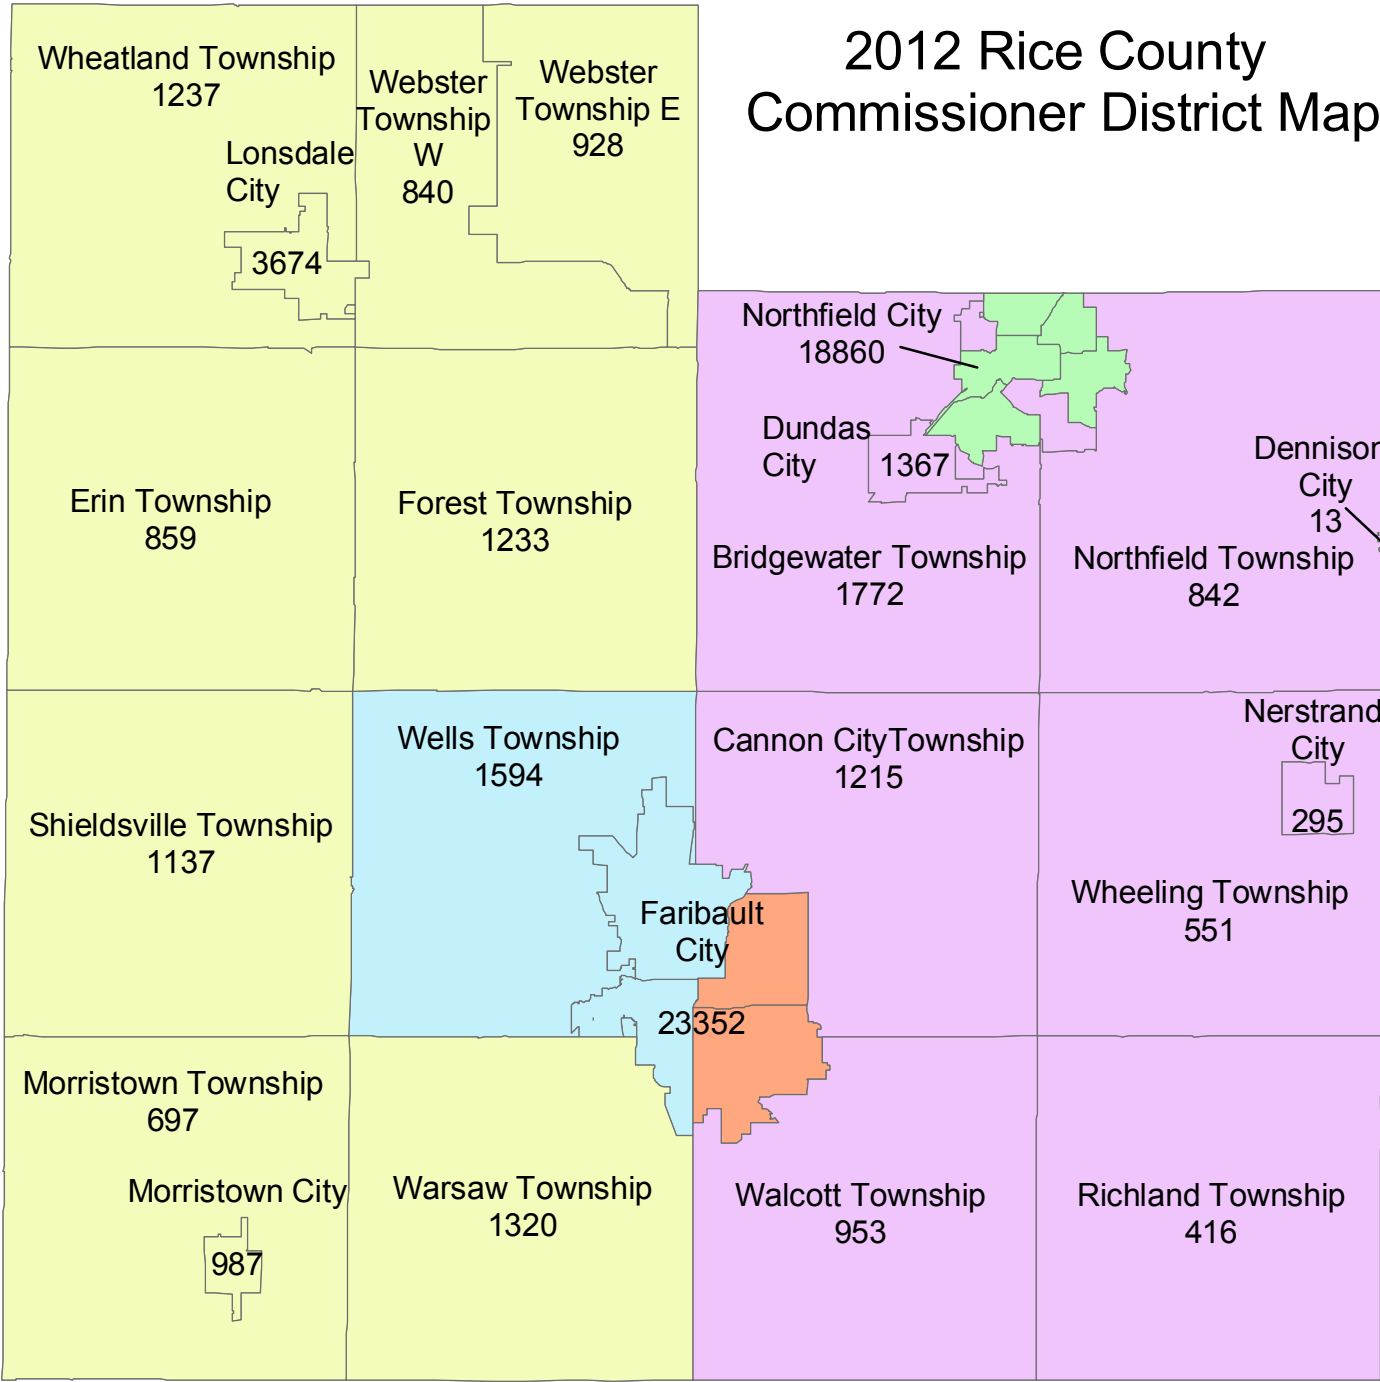

2012 Rice County Commissioner District Map

- Commissioner Districts**
- District 1: Population 12603 4 Year Term
 - District 2: Population 13681 4 Year Term
 - District 3: Population 12861 2 Year Term
 - District 4: Population 12085 2 Year Term
 - District 5: Population 12912 4 Year Term

Total Population: 64,142
 Minimum: 11,546
 Ideal: 12,828
 Maximum: 14,110