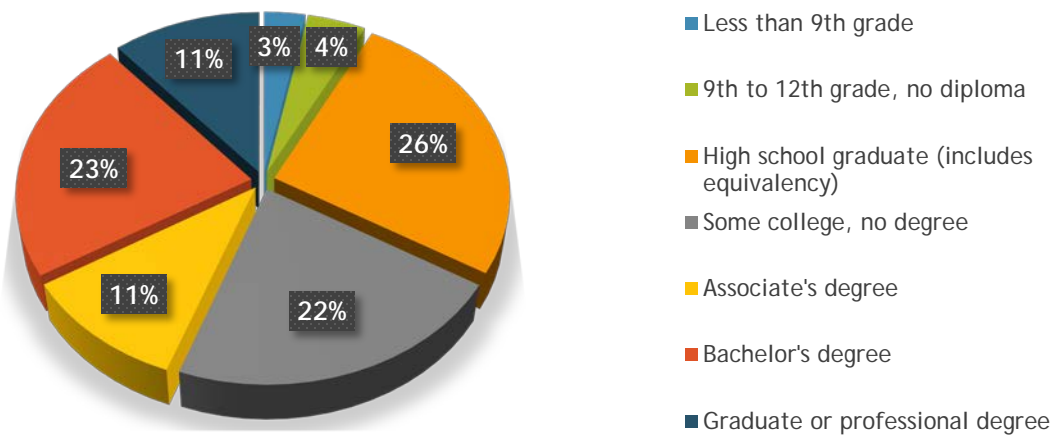

Education Level 25 and Over Population in Minnesota

For comparison to state statistics, the above figure represents the overall state education level (2011-2015 American Community Survey, U.S. Census Bureau). Rice County statistics tend to closely align with state figures with the slight exception of high school graduates and bachelor's degree recipients.