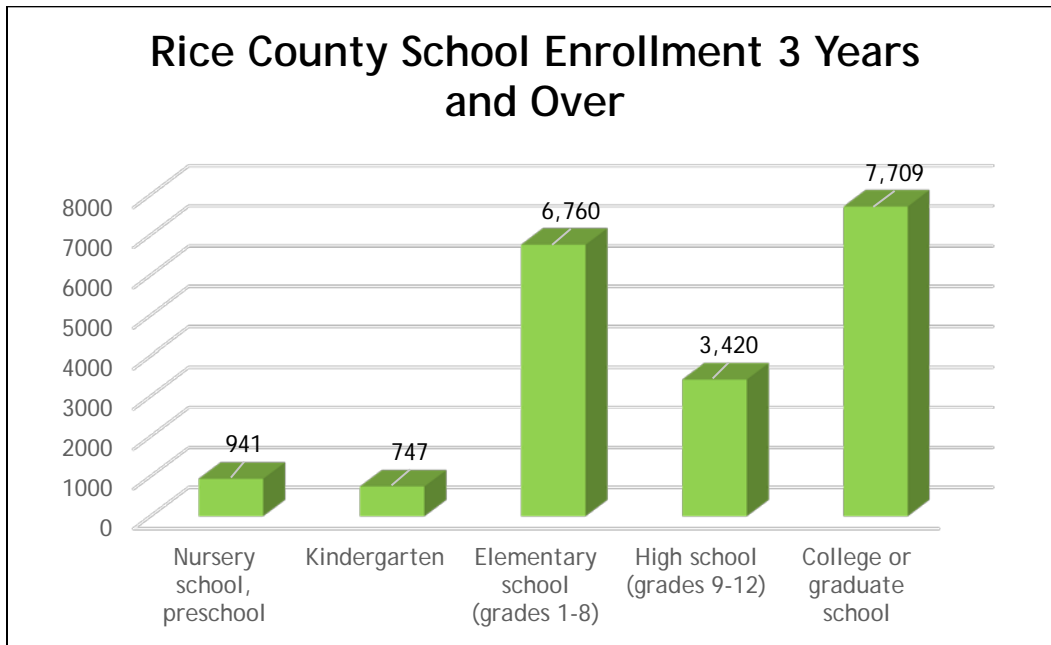

Rice County has a total school enrollment of 19,577 students (2015 American Community Survey, U.S. Census Bureau). This value reflects the high number of students attending post-secondary institutions in the county.