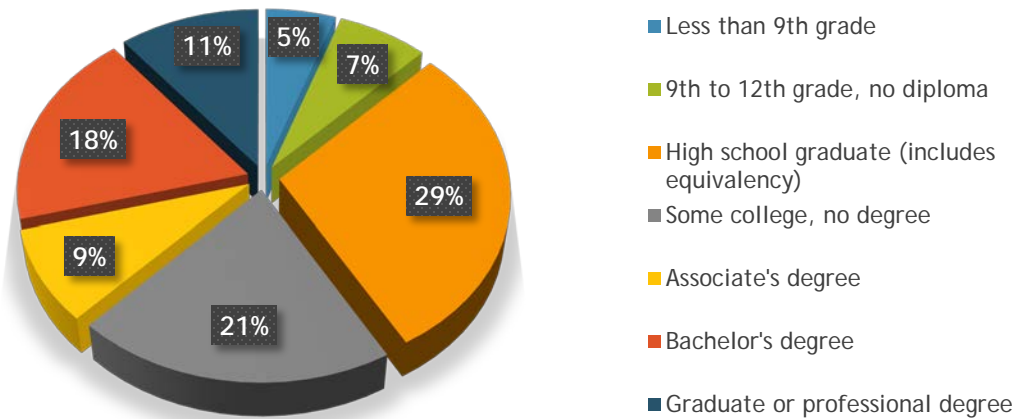

Demographics

Education

Educational Attainment: Refers to the highest level of education completed in terms of the highest degree or the highest level of schooling completed.

Education Level of 25 and Over Population in Rice County

According to US Census data, approximately 88% of the county resident's age 25 years and over have graduated high school (or equivalent). Of this total, 59% have gone on to attend some level of Post-Secondary Education, with 38% obtaining an Associate's Degree or higher. (2011-2015 American Community Survey, U.S. Census Bureau)