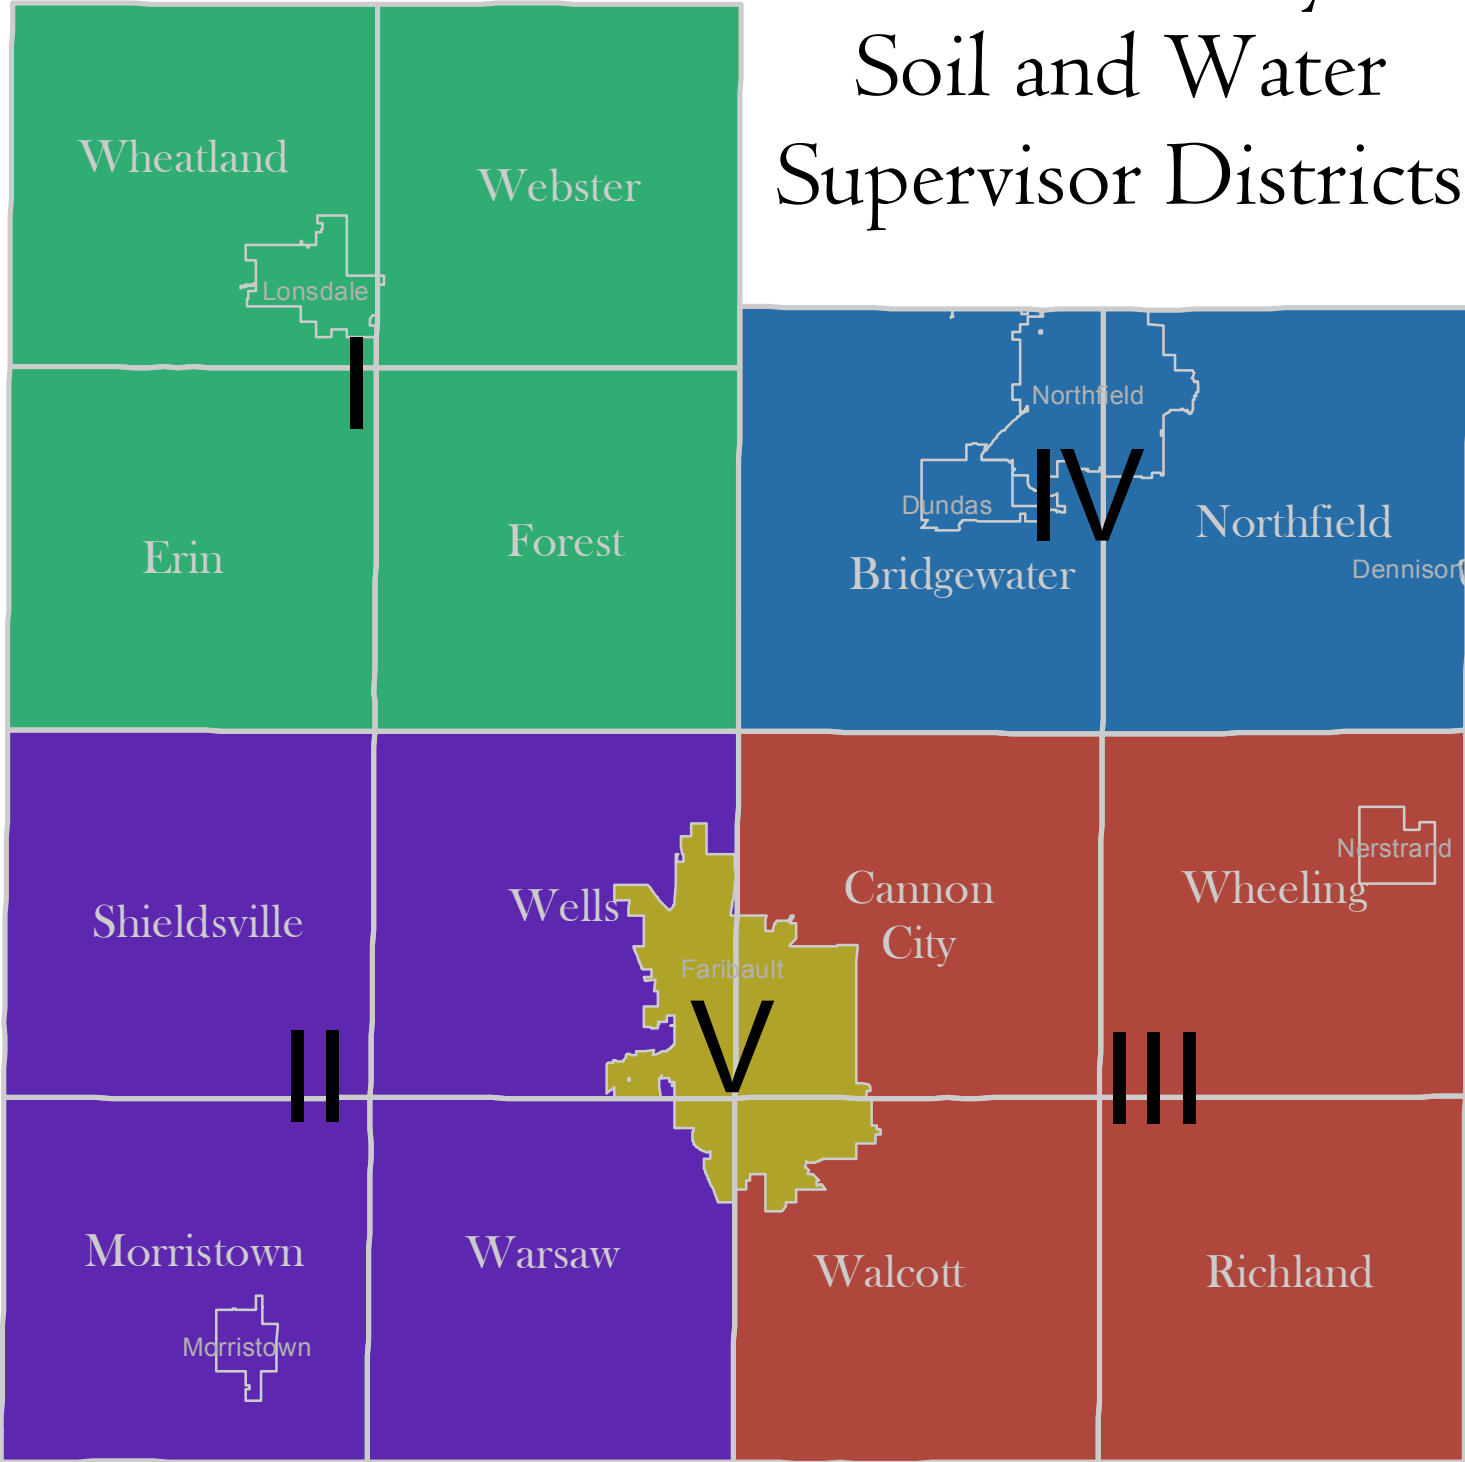

Rice County Soil and Water Supervisor Districts

Date Printed: July 7, 2014

GIS by Rice County

Map features are representations of original data sources and do not replace or modify land surveys, deeds, or other legal instruments defining land ownership or use.

0 15,000 30,000 60,000 Feet

District

- I
- II
- III
- IV
- V